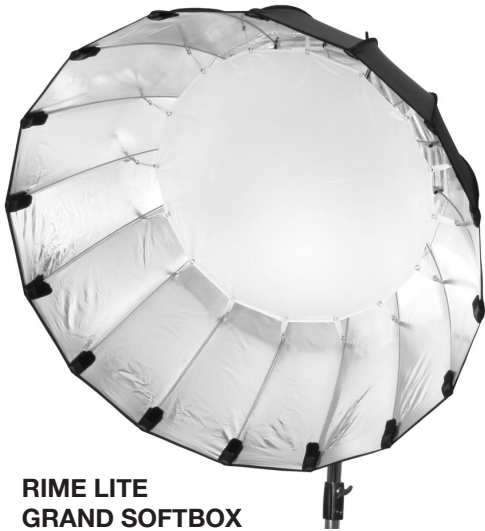

LIGHT SHAPERS

RIME LITE GRAND SOFTBOX
91" (230 cm)
Broncolor mount. Studio use only.
\$75.00 EX GST

GLOBE DIFFUSER BALL
50 cm with Bowens mount.
The Lumoz Globe is a ball shaped diffuser designed to provide even 360 degree illumination. Great for panning shots or fill.
\$15.00 EX GST