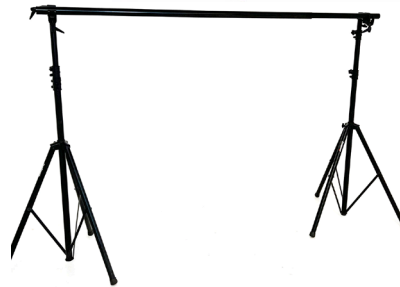

BACKDROP STAND

Max. Height 370cm with 300cm Cross-Bar
(1 available)
$80.00 EX GST

LASTOLITE STUDIO CUBELITE 100CM
$90.00 EX GST